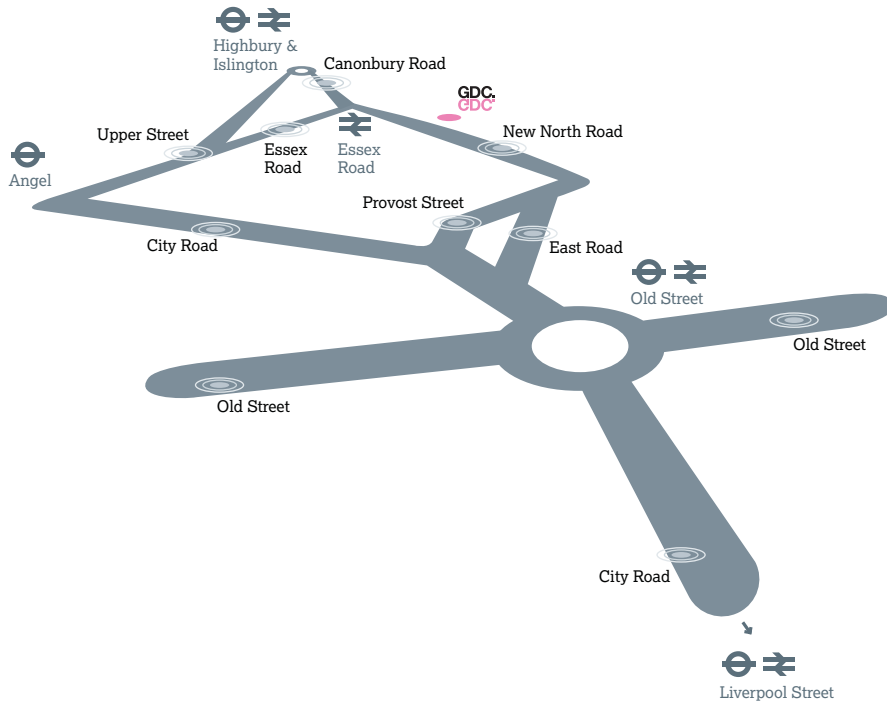

How to find us

Rail
Our nearest overland station is Liverpool Street, a ten minute taxi journey from our studio.

Underground
Old Street, Angel and Highbury & Islington underground stations are all no more than a 10 minute walk.

Car
We have parking on-site but it is very limited so please let us know in advance if you want a space.

Air
As yet we do not have our own helipad, to be honest it may be some time coming. So for now City Airport is probably your best bet. City, Gatwick and Heathrow all have good rail links into the City.